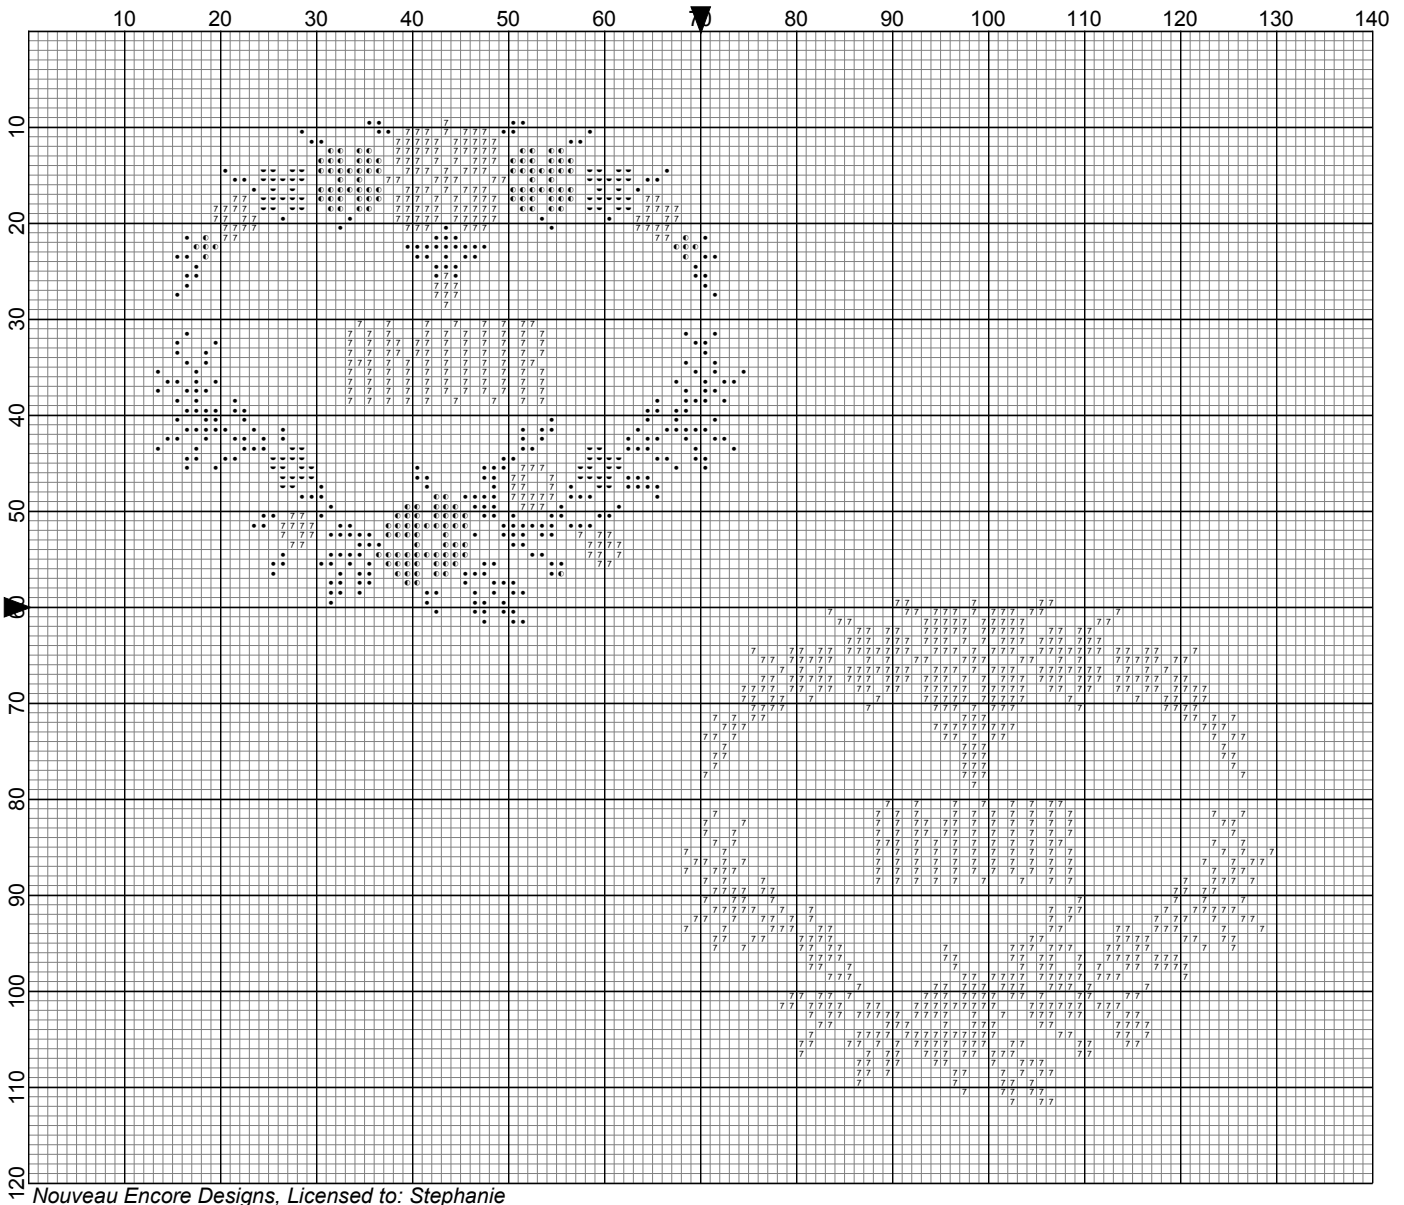

Amour 2010 valentine Freebie by Nouveau Encore Designs

Nouveau Encore Designs, Licensed to: Stephanie

Amour 2010 valentine Freebie

Author: S Twillman
Company: Nouveau Encore Designs
Copyright: Nouveau Encore Designs
Website: www.nouveauecore.com
Grid Size: 140W x 120H
Design Area: 8.36" x 7.36" (117 x 103 stitches)

Legend:

	DMC 777 raspberry - vy dk		DMC 3822 straw - lt
	DMC 3051 green gray - dk		DMC 3839 lavender blue - md

2010 Valentine complementary chart